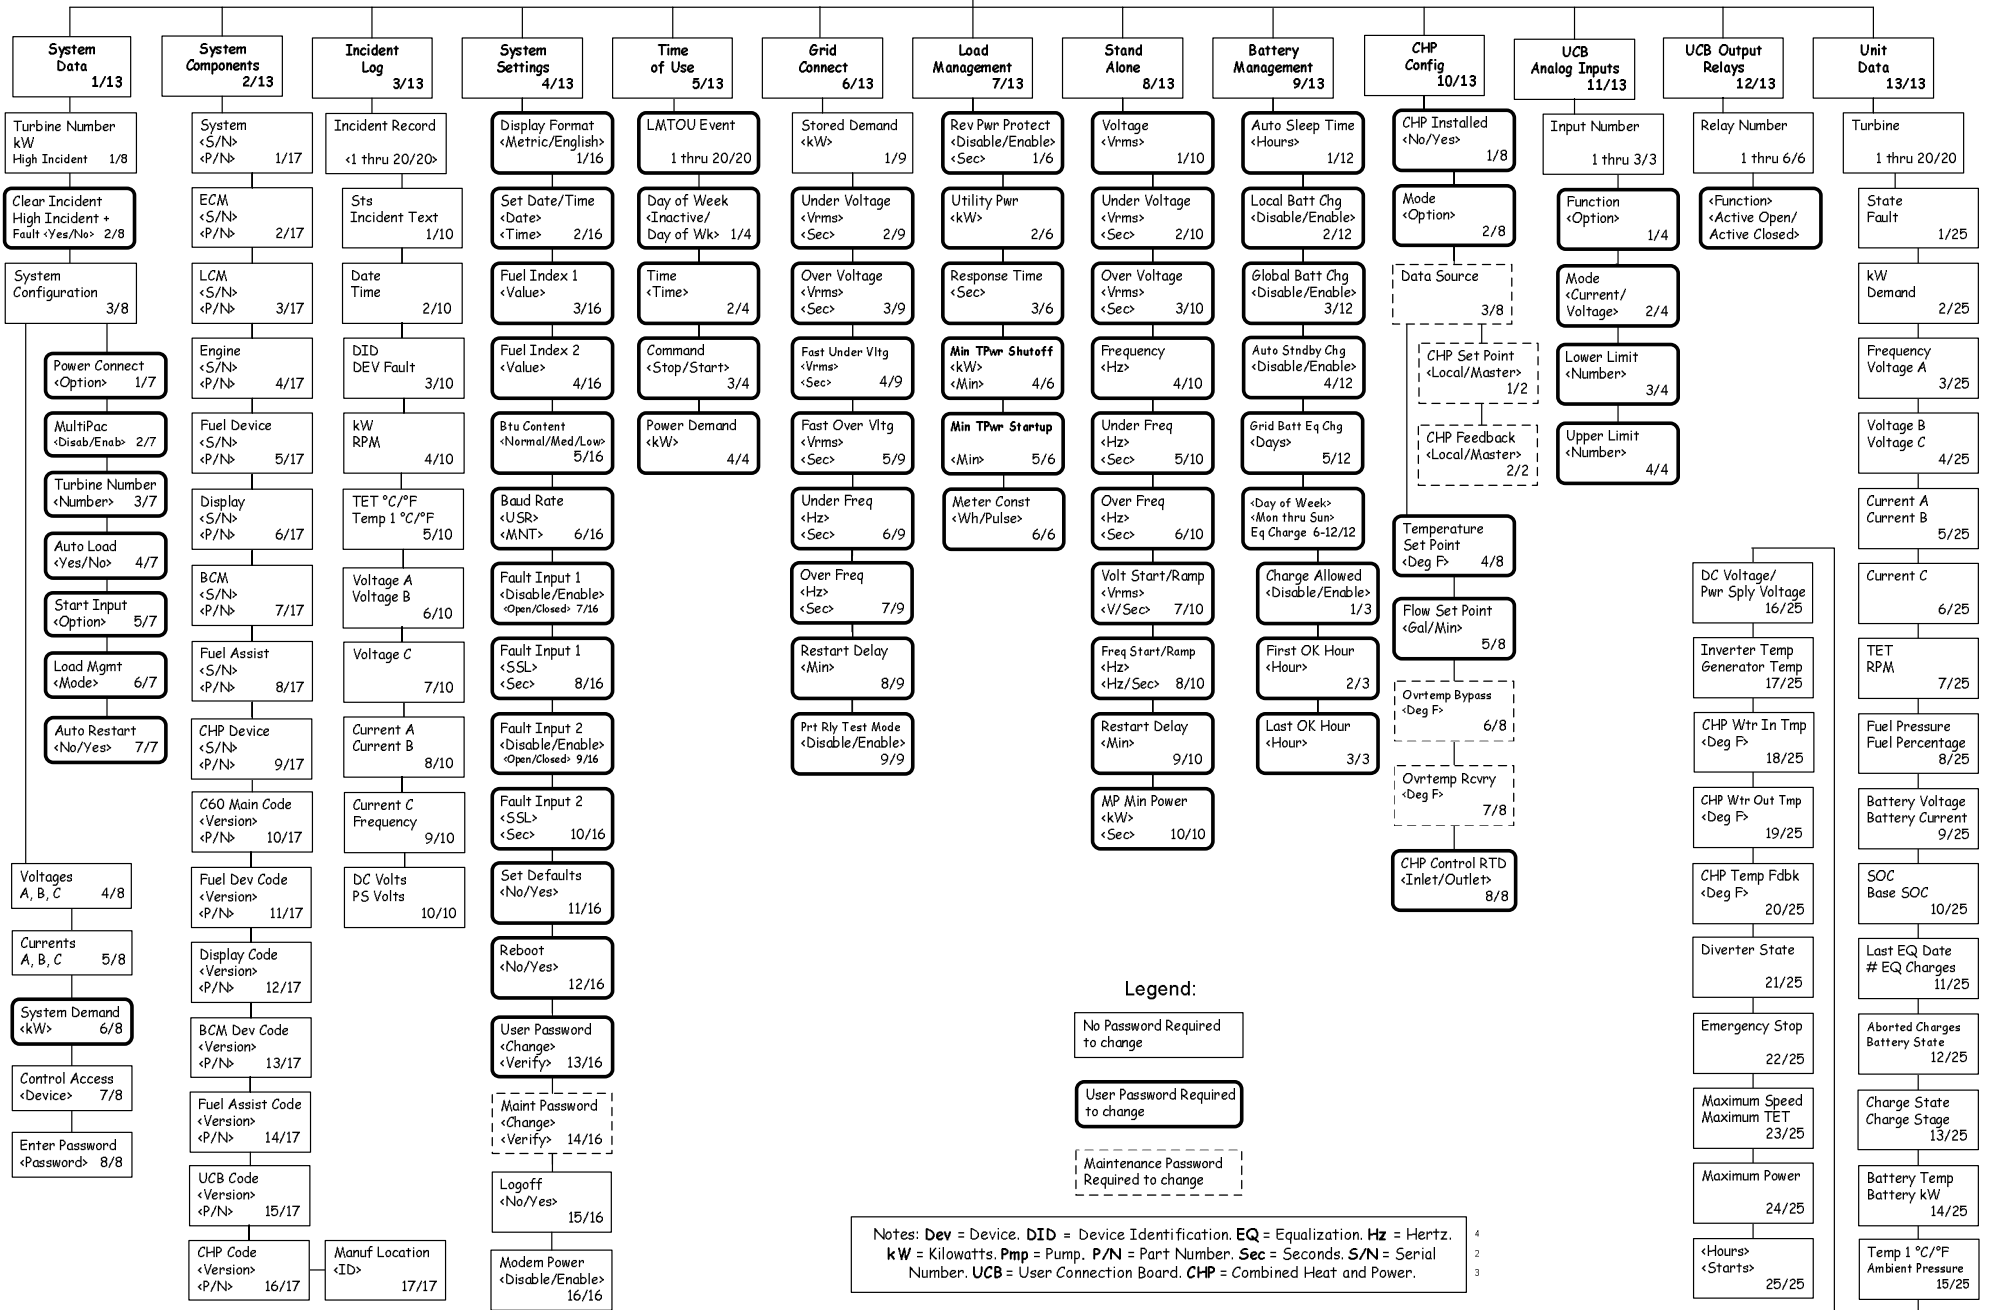

C60 Display Panel Menu Hierarchy (Version 4)

Legend:

No Password Required to change

User Password Required to change

Maintenance Password Required to change

Notes: Dev = Device. DID = Device Identification. EQ = Equalization. Hz = Hertz. kW = Kilowatts. Pmp = Pump. P/N = Part Number. Sec = Seconds. S/N = Serial Number. UCB = User Connection Board. CHP = Combined Heat and Power.

4
3
2